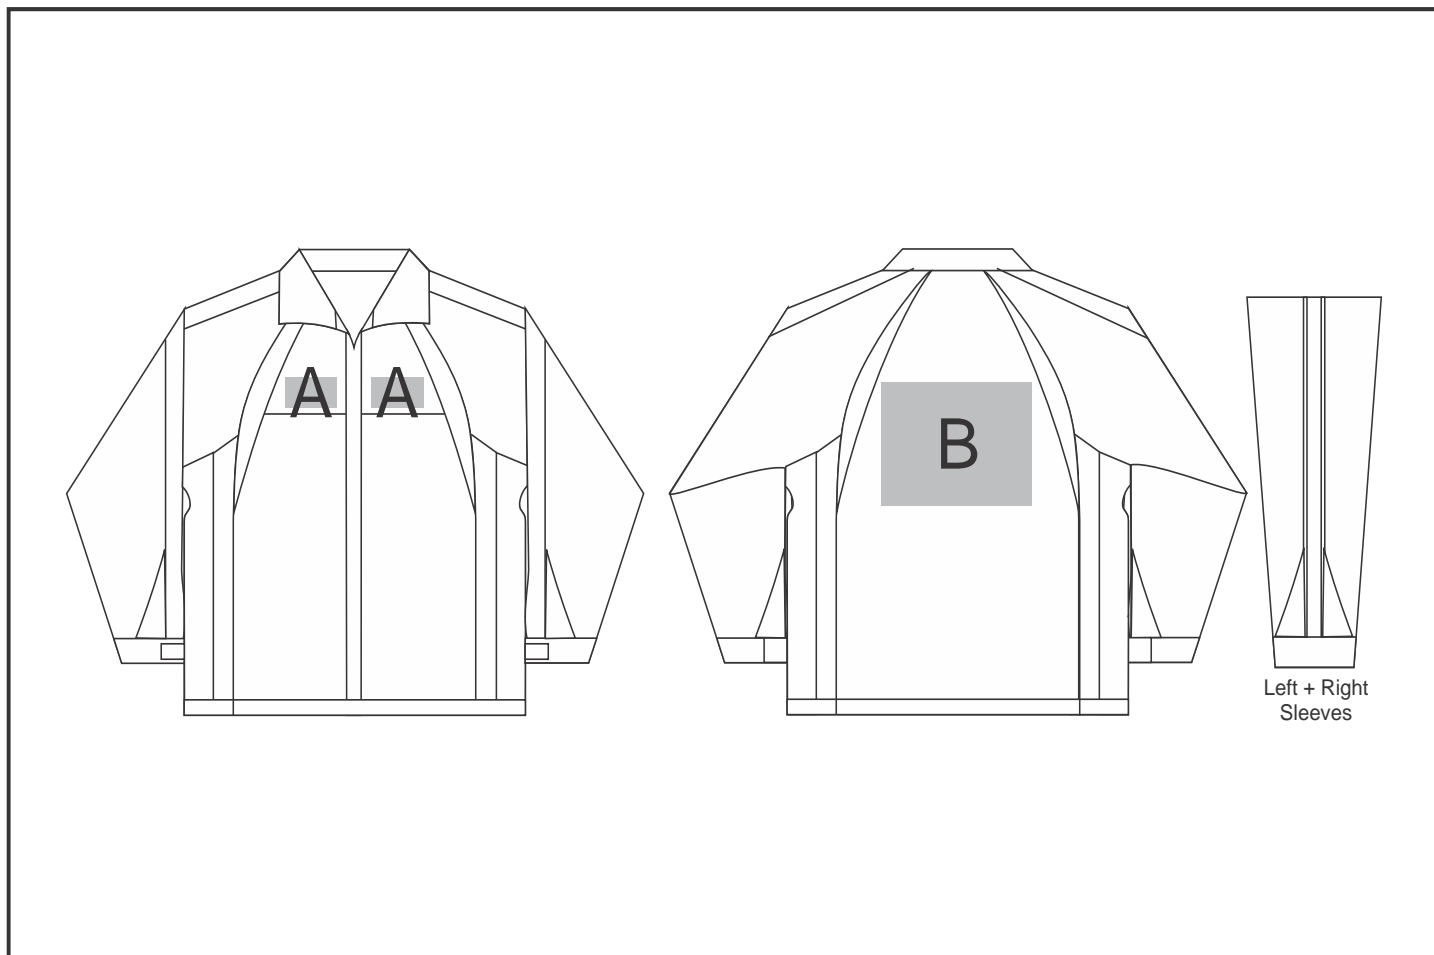

# BIZ-3633

Unisex Splice Track Top

## Branding Options:

Position	Branding Method (Branding Code)	No. of Colours	Dimension
A	Embroidery (EM-CLOTHING)	N/A	90mm wide x 90mm high
A	Screen Print (SA)	1 Colour	90mm wide x 50mm high

B	Embroidery (EM-CLOTHING)	N/A	200mm wide x 200mm high
B	Screen Print (SA)	1 Colour	260mm wide x 200mm high